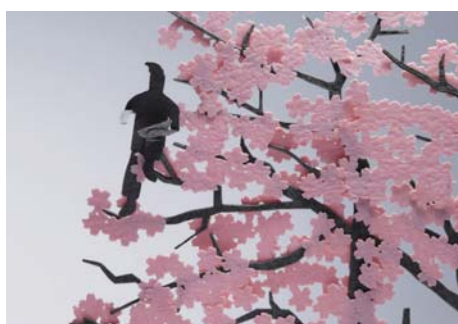

PHOTO: KENJI MASUNAGA