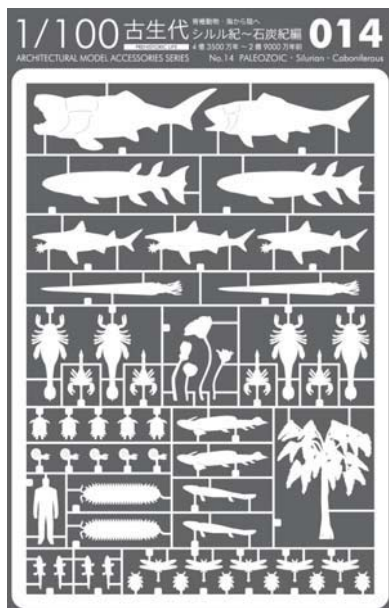

## 1/100 ARCHITECTURAL MODEL ACCESSORIES SERIES No.14 PALEOZOIC · Silurian-Carboniferous Vertabrates, from ocean to land

Good news for design office staff who pull off all-nighters!! PALEOZOIC, the 14th installment of the pre-cut Architectural Model Series has arrived. Simply detach and assemble. Extinct animals from the Silurian-Carboniferous periods have been chosen by precise geological age and recreated in 1/100 scale under supervision by researchers. Compare with other items from the 1/100 scale ACCESSORIES series to illustrate the size of these extinct animals, and be awed by the scale of time.

Includes: *Dunkleosteus*, *Titanichthys*, *Brontoscorpio*, *Endoceras*, *Agaricocrinites*, *Pterygotus*, *Ichthyostega*, *Helicoprion*, *Orthacanthus*, *Arthropleura*, *Meganeura*, *Terataspis*, *Medullosa*, *Hyneria*, *Tiktaalik*, *Ammonoidea*

Price: ¥1,500 Supervisor: ActoW

Size | Package: 170×110 Main body: 148×103

Main body: TANT Mount: DK white (milk carton recycled paper)

Color: Black / White / Purple ■ □ ■