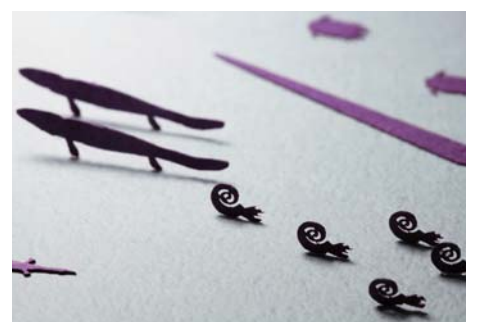

PHOTO: KENJI MASUNAGA