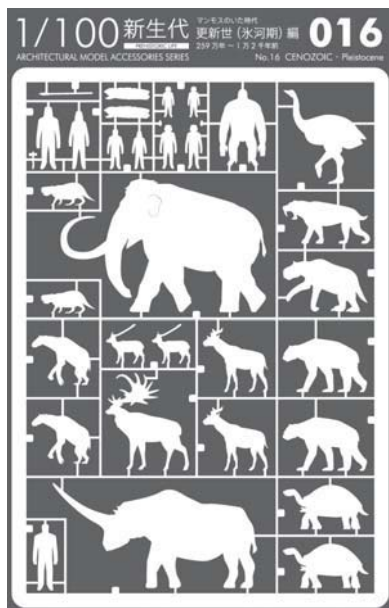

RELEASE NEW ITEM

designed by NAOKI TERADA / TERADA MOKEI

www.teradamokei.jp

Includes: *Mammuthus primigenius*, *Aepyornis*, *Chalicotherium*, *Elasmotherium*, *Megalonychus*, *Homo neanderthalensis*, *Castoroides*, *Smilodon*, *Megaloceros*, *Sivatherium*, *Candiacervus*, *Arctodus*, *Gigantopithecus*, *Homo floresiensis*, *Testudo atlas*

1/100 ARCHITECTURAL MODEL ACCESSORIES SERIES No.16 CENOZOIC · Pleistocene [Ice age] The Mammoth era

Good news for design office staff who pull off all-nighters!! CENOZOIC, the 16th installment of the pre-cut Architectural Model Series has arrived. Simply detach and assemble. Extinct animals from the Cenozoic-Pleistocene (Ice age) periods have been chosen by precise geological age and recreated in 1/100 scale under supervision by researchers. Compare with other items from the 1/100 scale ACCESSORIES series to illustrate the size of these extinct animals, and be awed by the scale of time.

Price: ¥1,500 Supervisor: ActoW

Size | Package: 170×110 Main body: 148×103

Main body: TANT Mount: DK white (milk carton recycled paper)

Color: Black / White / Purple ■ □ ■

INFORMATION

TERADAMOKEI 6-10-4 Nishikicho Tachikawa-shi, Tokyo