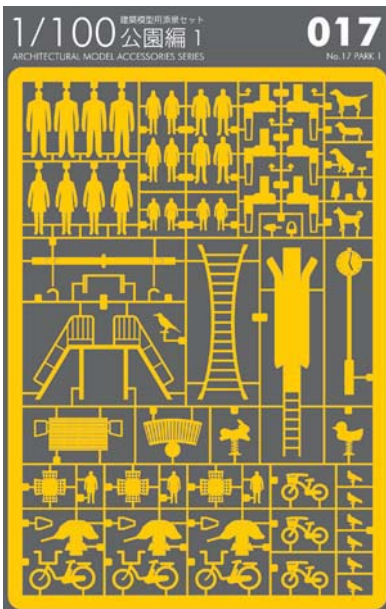

RELEASE NEW ITEM

designed by NAOKI TERADA / TERADA MOKEI

www.teradamokei.jp

1/100 ARCHITECTURAL MODEL ACCESSORIES SERIES No.17 Park1

Good news for design office staff who pull off all-nighters!! Park1, the 17th installment of the pre-cut Accessories Series has arrived. Simply detach and assemble. Includes objects for a children's playground. Let your imagination soar to create scenes of children at play or a laid-off worker lost in sorrow. Everyone go home at 5pm. The simple modeling which omits fine details is highly versatile and accentuates the sense of scale.

Included : Slide, see-saw, monkey bars, clock tower, bicycle, laid-off worker, etc.

Price : ¥ 1,500

Size | Package : 170×110 Main body : 148×103
Main body : TANT Mount : DK white (milk carton recycled paper)
Color : Black / White / Yellow ■ □ ■