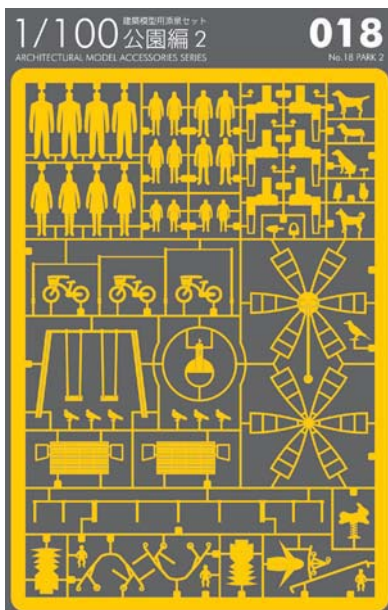

RELEASE NEW ITEM

designed by NAOKI TERADA / TERADA MOKEI

www.teradamokei.jp

1/100 ARCHITECTURAL MODEL ACCESSORIES SERIES No.18 Park2

Good news for design office staff who pull off all-nighters!! Park2, the 18th installment of the pre-cut Accessories Series has arrived. Simply detach and assemble. Includes objects for a children's playground. Let your imagination soar to create scenes of children at play or a new mother on her first outing to the park. Make sure you clean up after your dog. The simple modeling which omits fine details is highly versatile and accentuates the sense of scale.

Included : Swings, exercise bars, revolving jungle gym, water fountain, baby stroller, etc.

Price : ¥1,500

Size | Package : 170×110 Main body : 148×103
Main body : TANT Mount : DK white (milk carton recycled paper)
Color : Black / White / Yellow ■ □ ■