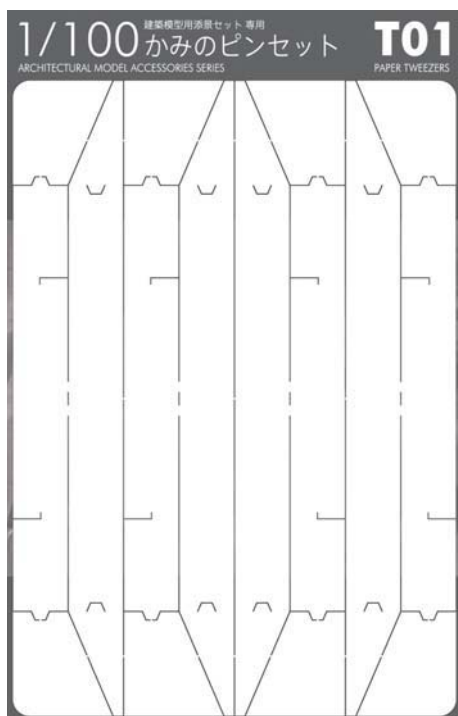

RELEASE NEW ITEM

designed by NAOKI TERADA / TERADA MOKEI

www.teradamokei.jp

1/100 ARCHITECTURAL MODEL ACCESSORIES SERIES Special Paper Tweezers

Disposable tweezers purpose-made for the 1/100 scale Architectural Model series. The unique attributes of paper make these uniquely shaped tweezers perfect for assembling paper models. Made of vulcanized fiber paper. Set of four.

How to make your paper tweezers

PHOTO: KENJI MASUNAGA

Price : ¥600

Size | Package : 170×110 Main body : 70×15×12

Main body : Vulcanized fiber paper

Mount : DK white (milk carton recycled paper)

Color : white Volume : Set of four