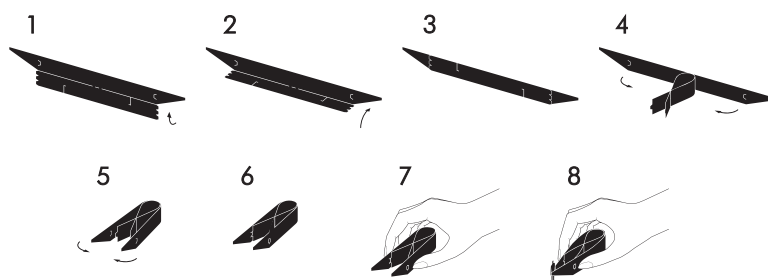

How to make your paper tweezers

PHOTO: KENJI MASUNAGA

Price : ¥600

Size | Package : 170×110 Main body : 70×15×12

Main body : Vulcanized fiber paper

Mount : DK white (milk carton recycled paper)

Color : white Volume : Set of four