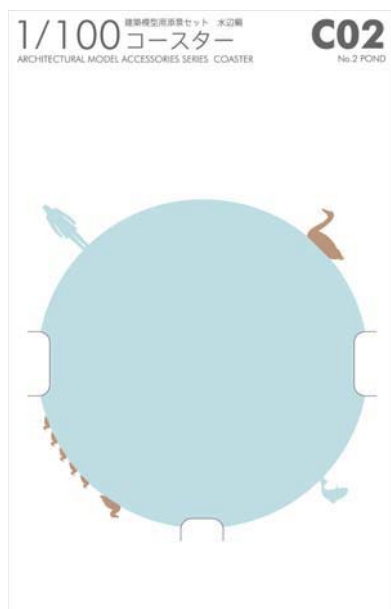

RELEASE NEW ITEM

designed by NAOKI TERADA / TERADA MOKEI

www.teradamokei.jp

1/100 ARCHITECTURAL MODEL COASTERS No.2 Lakeside

Coasters joyfully garnishing party and dining scenes by creating a tiny world at a 1/100 scale. Delivered as a set of 4 pieces. Coasters No.2 recreate a waterfront scene at a 1/100 scale. Bend up the character of each coaster. Have fun putting one coaster on another.

Including: Girl, swan, duck family and fish

Price: ¥580

Size | Package: 170×110 Main body: 90φ

Main body: Tant

Mount: DK white (milk carton recycled paper)

Color: Beige×Ice ■

Volume: 4 Pieces

INFORMATION